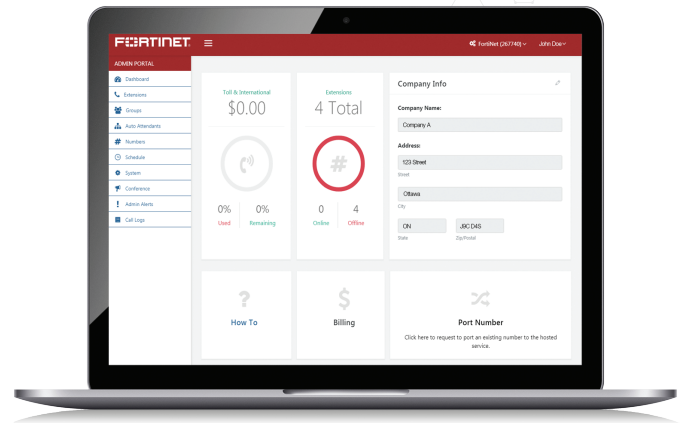

FortiVoice™ Cloud FAQs

The FortiVoice service for your business

With the FortiVoice Cloud you will have your business up and running in no time. The FortiVoice Cloud has been packaged with the FortiCall VoIP service to give you a worry-free service for all of your calling needs, handled within the cloud. Remove the confusion of configuration and take control of your business with the easy to use interface. The FortiVoice Cloud offers big features such as auto attendants, voicemail, conferencing and even faxing!

Is international calling available?

Yes. International calling is easy to set up once you create an account.

How much is international calling?

Rates start as low as 1.5¢ per minute, depending on the country, region and whether you're calling a landline or a cell phone. See the sample rates on page 2.