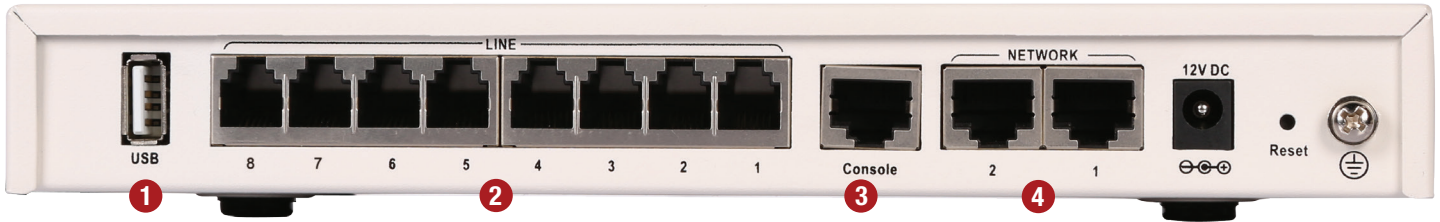

Compact Design	The compact design of the gateway allows additional devices to be connected on the network.
Dual LANs	With dual network connections it ensures devices will always be available even if a network connection goes down.
Easy Connections	Using standard RJ-11 connections makes it easy to plug lines or cables.
Ease of Configuration	Web-based management provides simple setup and deployment.
Secure Audio	With SRTP, all calls are encrypted for maximum security.

Highlights

- Compact design
- Simple configuration
- Dual LANs

HARDWARE

FortiVoice Gateway G008

FortiVoice Gateway GS16

Interfaces

1. 1x USB Port
2. 8x Traditional Telephone Lines (FXO)
3. 1x Console Port
4. 2x Network Interface Cards (RJ45)

Interfaces

1. 1x USB Port
2. 16x Analog Extensions (FXS)
3. 1x Console Port
4. 2x Network Interface Cards (RJ45)

SPECIFICATIONS

	FVG-G008	FVG-GS16
Hardware Specifications		
Traditional Telephone Lines (FXO)	8	–
Analog Extensions (FXS)	–	16
Network Interface Cards (RJ45)	2	2
Hardware Form Factor	Desktop	Desktop
Dimensions		
Height x Width x Length (inches)	1.13 x 4.55 x 6.75	1.38 x 6.10 x 13.6
Height x Width x Length (mm)	29 x 116 x 172	35 x 155 x 345
Weight	1.4 lbs (0.61 kg)	2.0 lbs (0.91 kg)
Advanced Network Features		
Voice QoS	•	
802.1 Q VLAN	•	
SIP over TLS	•	
SRTP	•	
SNMP	•	
Fax over VoIP	•	
T.38	•	
Management		
Command Line Interface	•	
Web Interface	•	
Voice		
Codecs	G.711 u-law/A-law, G.729a, G.722, G.726	
DTMF	Inband, RFC2883, SIP info	
Caller ID	Bellcore and ETSI	