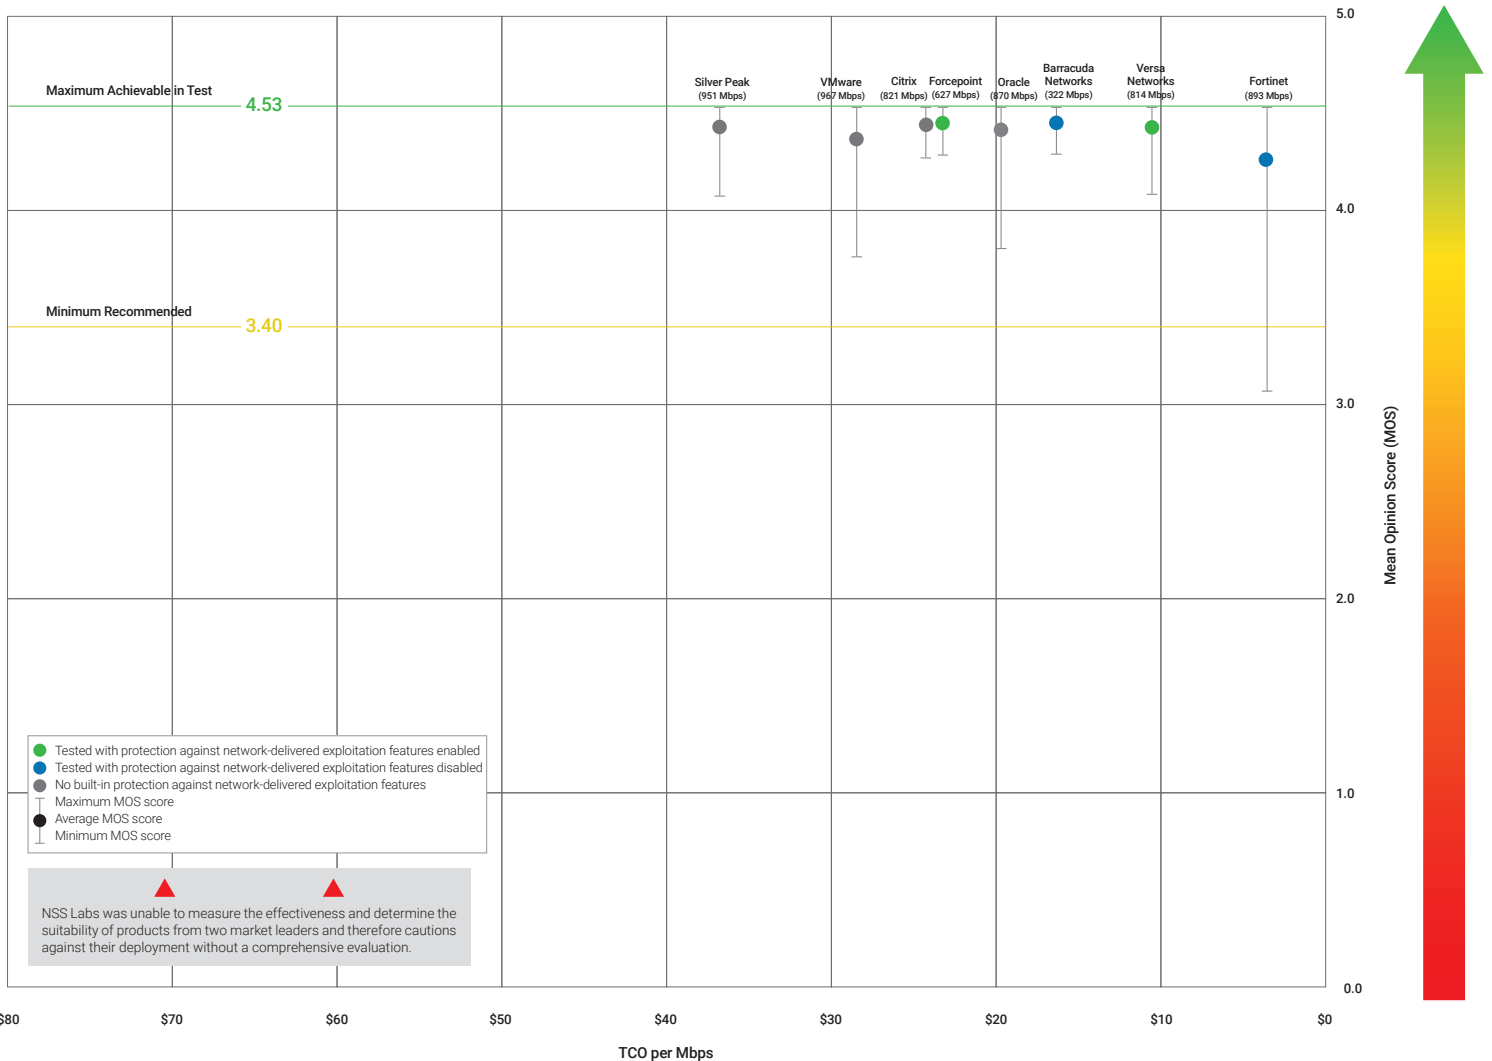

Network Value Map™

Software-Defined Wide Area Network (SD-WAN)

JUNE 2019

PRODUCTS TESTED

- Barracuda Networks Barracuda CloudGen Firewall F82 v7.2.3
- Citrix Systems Citrix SD-WAN 2100-1000-SE v10.0.0.6
- Forcepoint NGFW 1101 SMC 6.5.3 and Engine 6.5.2
- Fortinet FortiGate 61E v6.0.4 GA Build 0231
- Oracle Talari SD-WAN E1000 v7.3
- Silver Peak Unity EdgeConnect EC-M VXOA 8.1.7
- Versa Networks FlexVNF V220 v16.1R2-S6
- VMware SD-WAN by VeloCloud Edge 2000 v3.2.1