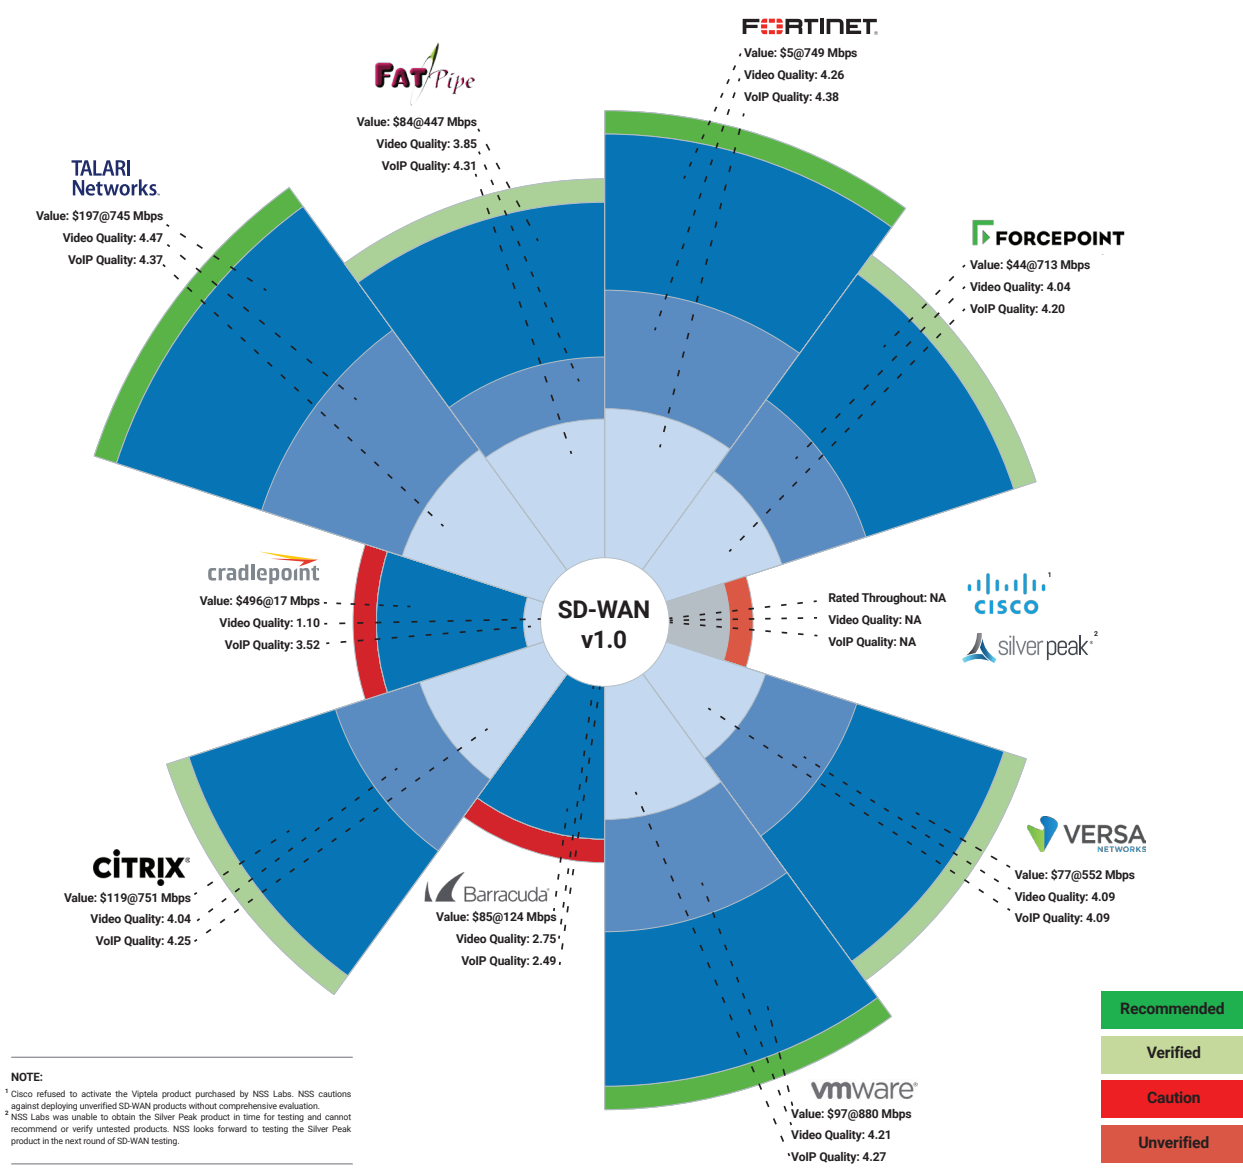

Value Matrix™

Software-Defined Wide Area Network (SD-WAN)

PRODUCTS TESTED

- Barracuda Networks NextGen Firewall F-Series F80 v7.1.1
- Citrix Systems NetScaler SD-WAN v10.0.0.207
- Cradlepoint AER2200-600M v6.5.0
- FatPipe Networks MPVPN/SD-WAN v9.1.2
- Forcepoint NGFW 1101 vSMC 6.3.6, engine 6.3.6.19302
- Fortinet FortiGate 61E v6.0.1 GA Build 5068
- Talari Networks Adaptive Private Networking (APN) Software APN 7.1
- Versa Networks FlexVNF v120
- VMware NSX SD-WAN by VeloCloud Edge